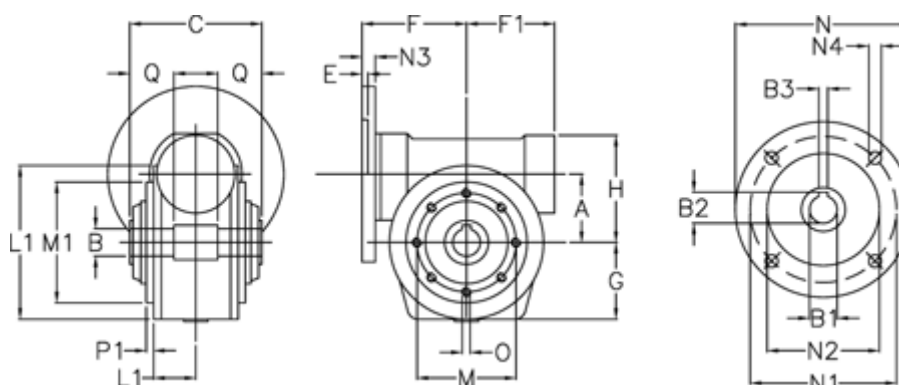

# Data Sheet

Article number: 3902185015745

Description: Worm gear  
VF 185-P-15-112B5, without lubrication

## Measures

A	= 185.4	F1	= 205	N1	= 215
B	= 60 H7	G	= 203	N2	= 180
B1 E7	= 28	H	= 267	N3	= 16
B2	= 31.3	L	= 300	N4	= 13
B3 H9	= 8	L1	= 91	O	= 22
C	= 190	M	= 265	P1	= 4
E	= 4	M1	= 230	Q	= 65
F	= 217	N	= 250		